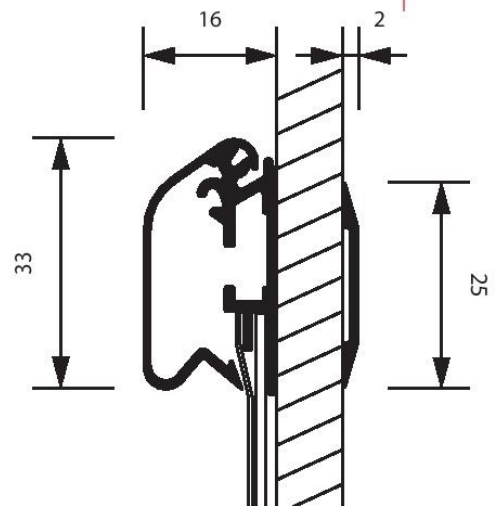

PRODUCT SHEET

Window Snap frame

POSTER FRAMES > OTHER POSTER FRAMES