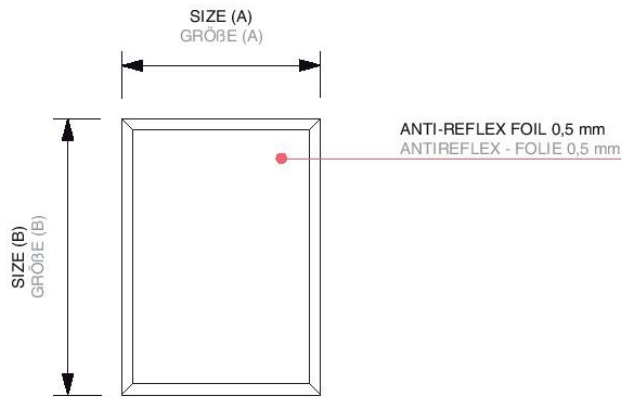

PRODUCT SHEET

Window Snap frame

POSTER FRAMES > OTHER POSTER FRAMES