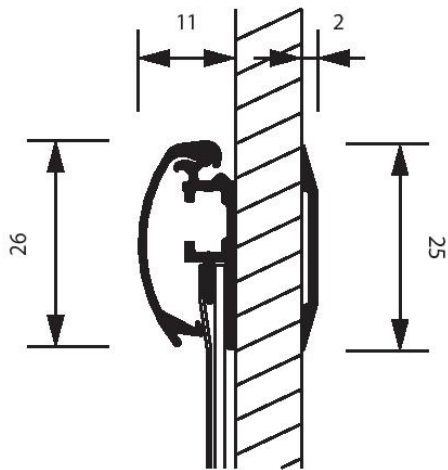

PRODUCT SHEET

Window Snap frame

POSTER FRAMES > OTHER POSTER FRAMES